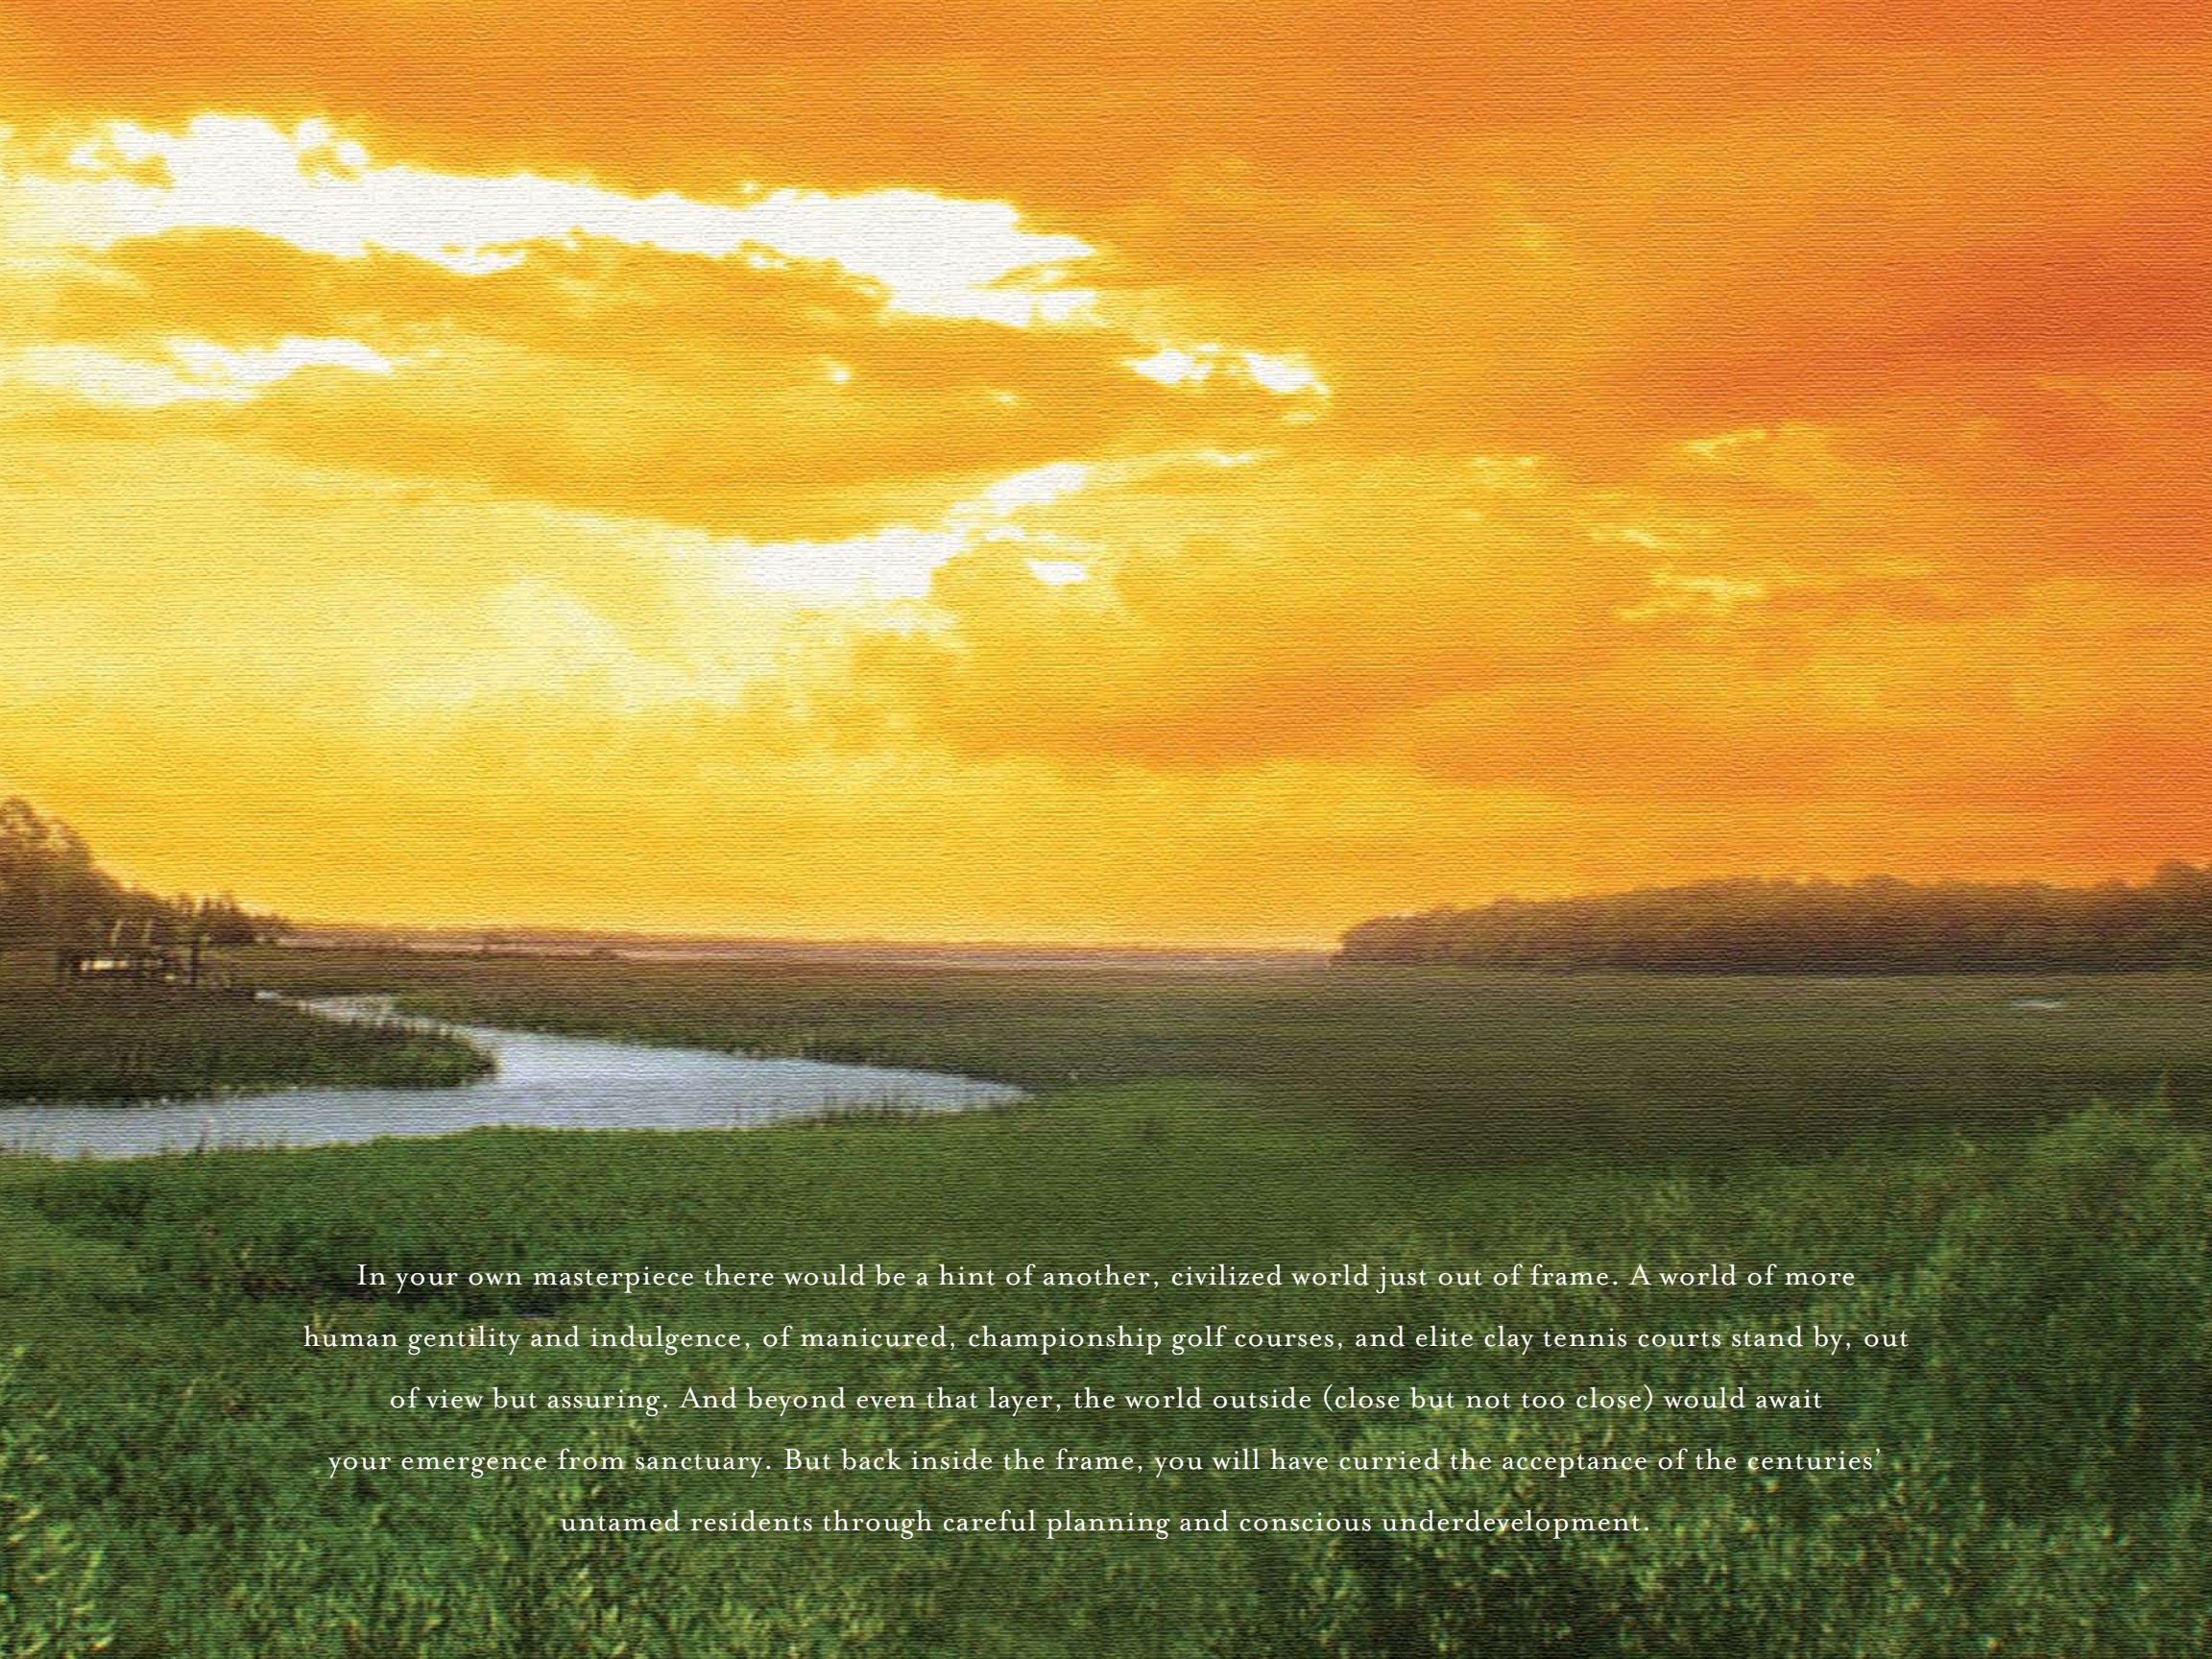

Seas of Grass

A study in
contrasting textures.

In your own pastoral, you could build your house within sight of rare swallow tail kites and snowy white egrets, white-tailed deer and gray foxes, going about their work as if you had always been there. And beyond them, through the sawgrass, you'd see the next untouched marsh, your seclusion naturally reassured.

Every figure moving within and outside the frame of your own perfect light study.

Sky Fire
Portrait of
a luminous sunrise.

In your own masterpiece there would be a hint of another, civilized world just out of frame. A world of more human gentility and indulgence, of manicured, championship golf courses, and elite clay tennis courts stand by, out of view but assuring. And beyond even that layer, the world outside (close but not too close) would await your emergence from sanctuary. But back inside the frame, you will have curried the acceptance of the centuries' untamed residents through careful planning and conscious underdevelopment.